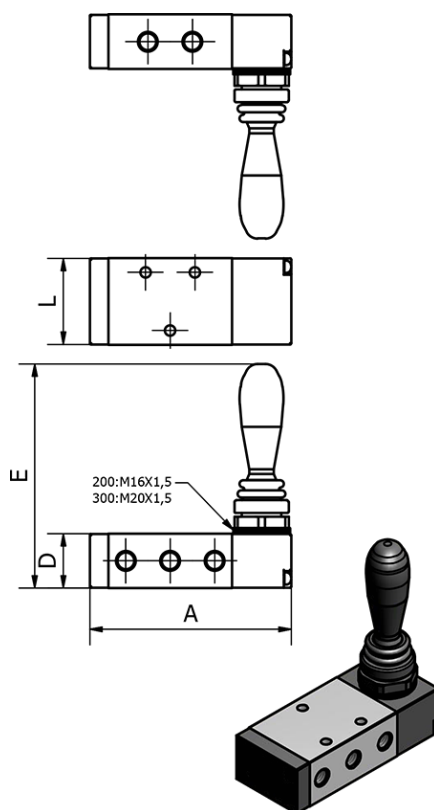

Data Sheet

Article number: 584HA230C08G

Description: Hand lever valve, type 4HA230C-08-G
port 30C - 5/3, closed center

Measures

A	= 100.5
D	= 22
E	= 90.5
L	= 35
Port	= G1/4"
Port exit	= G1/8"
Port supply and blowdown	= G1/4"